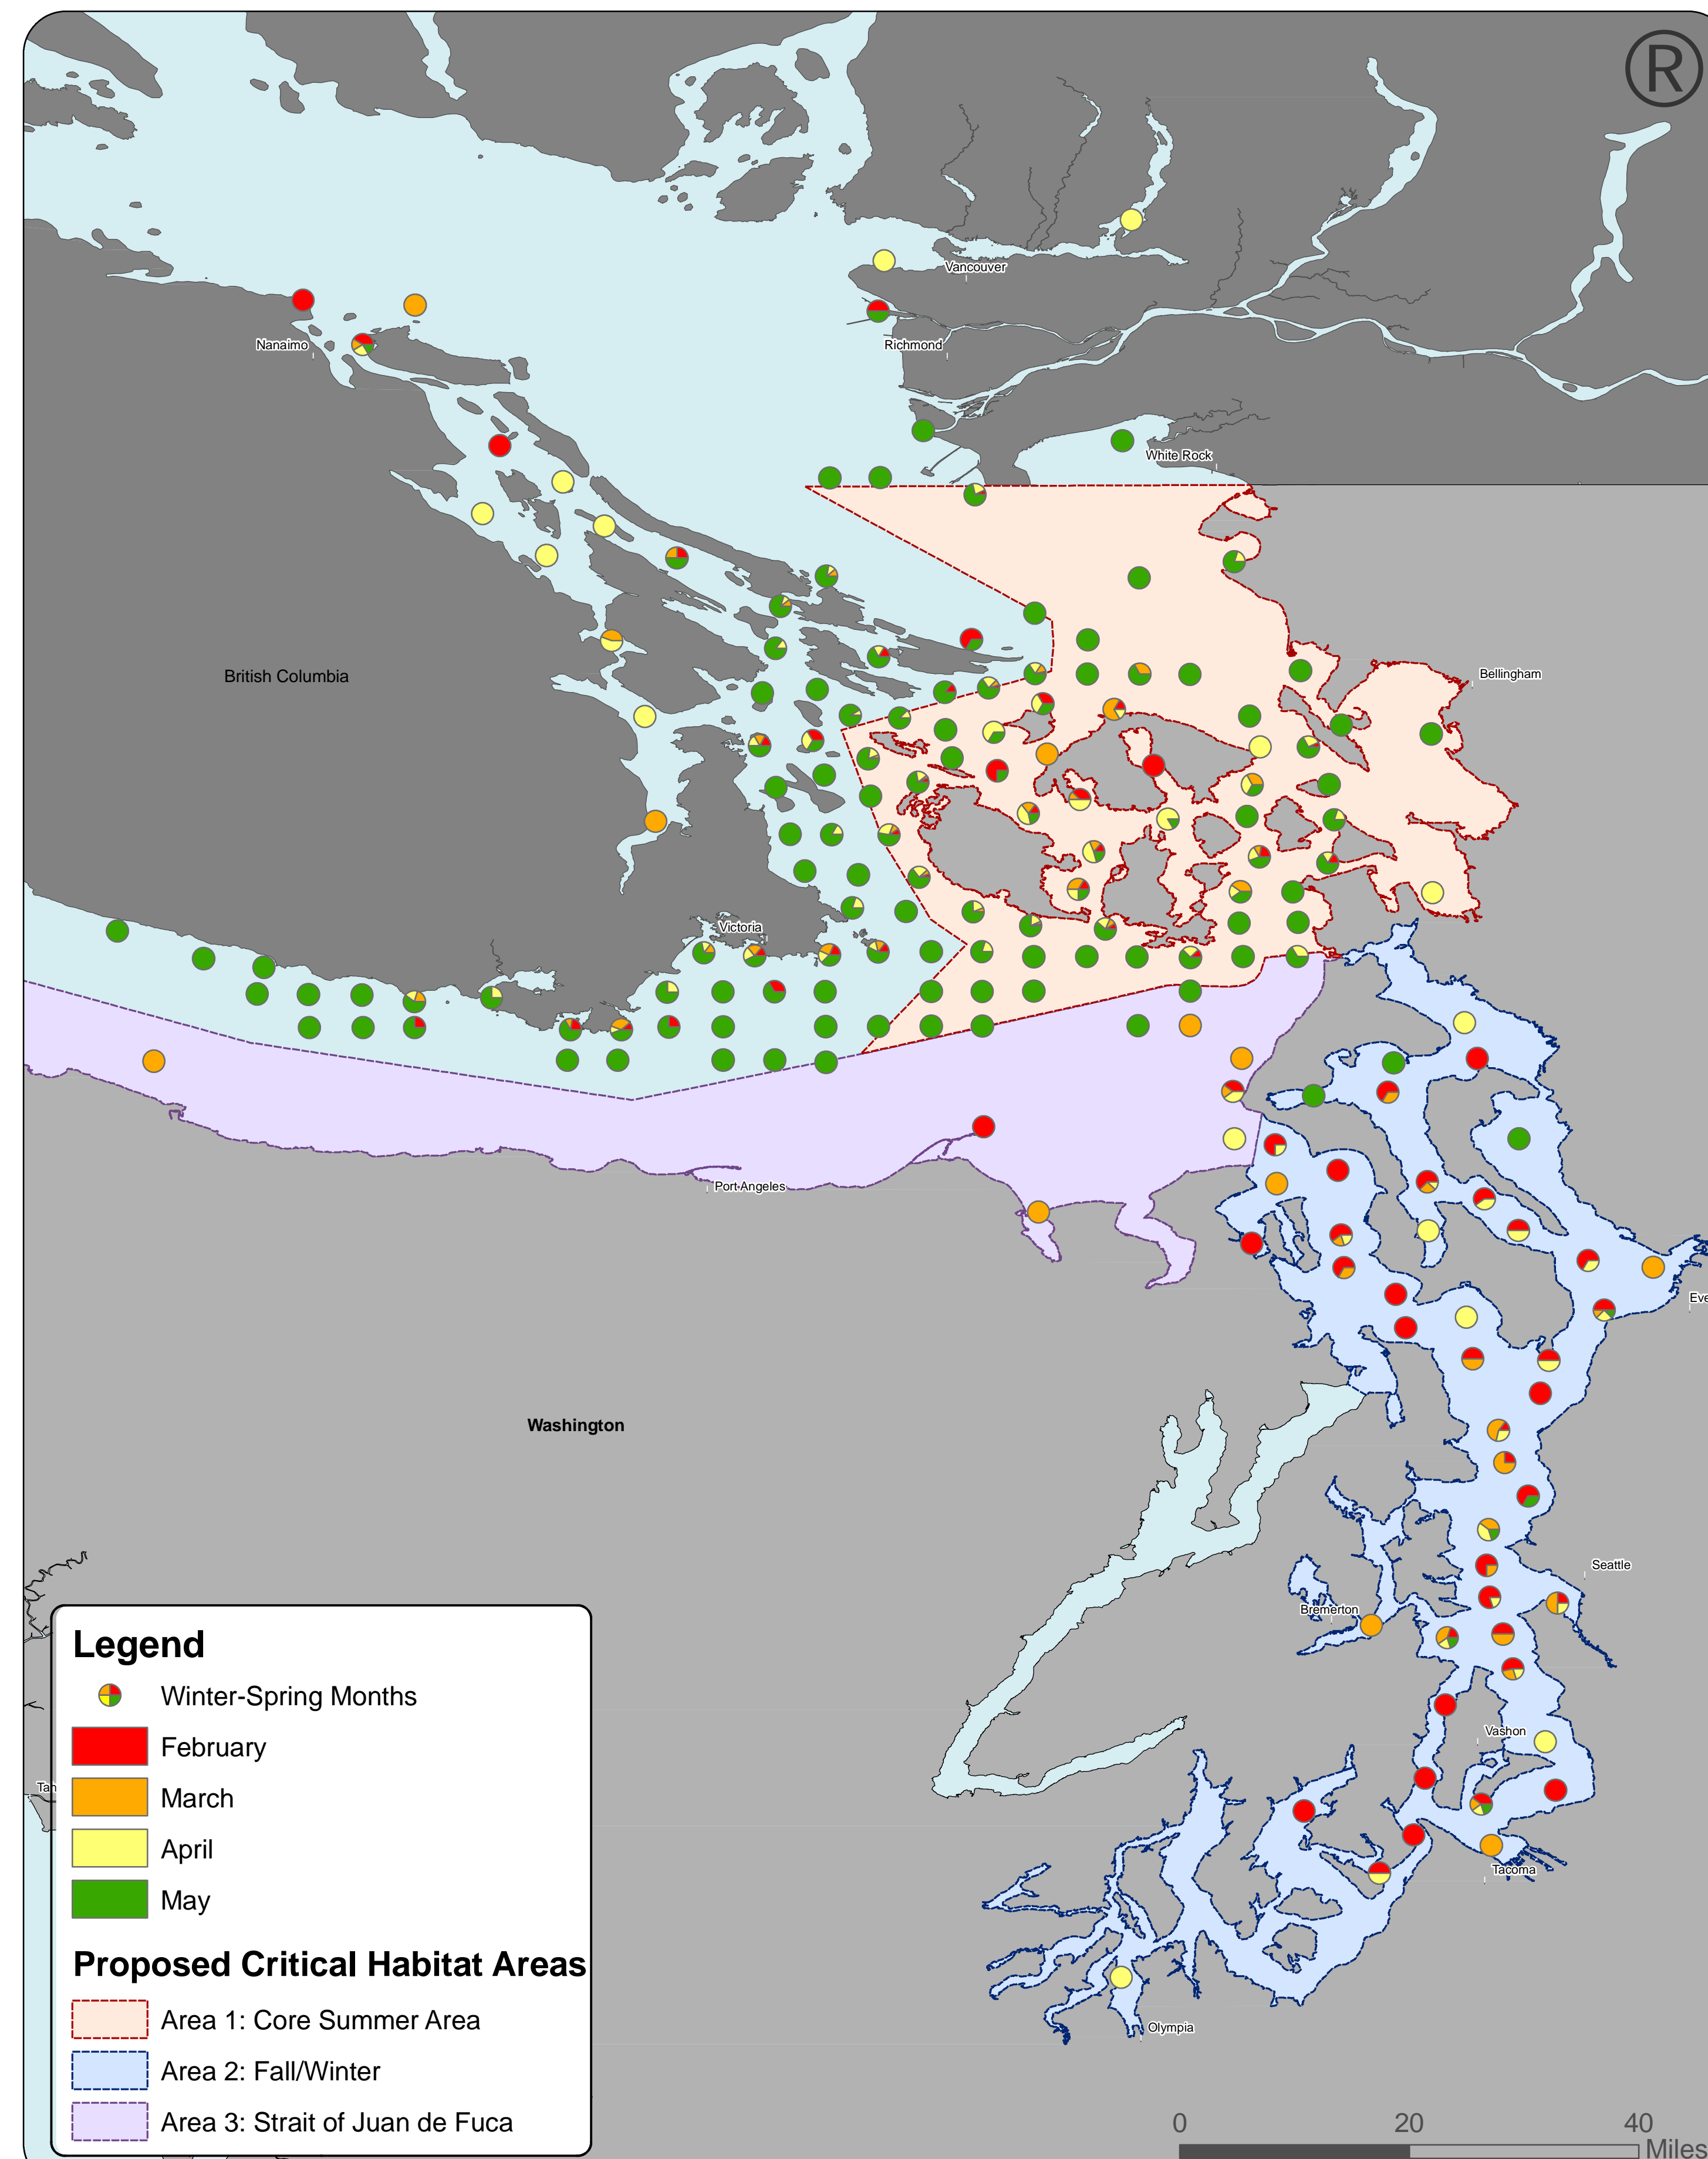

# Seasonal Sightings of Eastern North Pacific Southern Resident Killer Whales

In 1978, The Whale Museum in Friday Harbor, Washington, began managing the Whale Hotline public sighting network. The purpose of the network was to track killer whale (*Orcinus orca*) sightings in Washington State. The Whale Museum has received an average of 400 to 1,000 calls per year reporting sightings of marine mammals and has maintained an archived database of these sighting data until the present. The Whale Museum data are predominantly opportunistic sightings from a variety of sources (public reports, commercial whalewatching industry pager system, Soundwatch, Lime Kiln State Park land-based observations, and independent researcher reports). The Whale Museum personnel match the location data from each of the sighting reports to The Whale Museum's historic quadrant system. Sightings are displayed as points that represent the center of each quadrant (Osborne 2005).

The Whale Museum prepared for the National Oceanic and Atmospheric Administration (NOAA) a compilation and summary of its available historical killer whale sighting data from 1990 through 2003, the "Southern Resident Killer Whale Sighting Compilation 1990-2003." The dataset does not account for level of observation effort by season or location. The 1990-2003 Whale Museum dataset is, however, the most comprehensive long-term data available to evaluate broad scale habitat use by Southern Residents in inland waters at this time (total number of sighting records = 22,509). NOAA limited its analysis of the dataset to one sighting per quadrant per day to reduce the bias introduced by multiple sightings of the same whales in the same location on the same day (total number of unique sightings = 11,836).

## Fall-Winter Sightings (1,167 Sightings)

## Winter-Spring Sightings (1,915 Sightings)