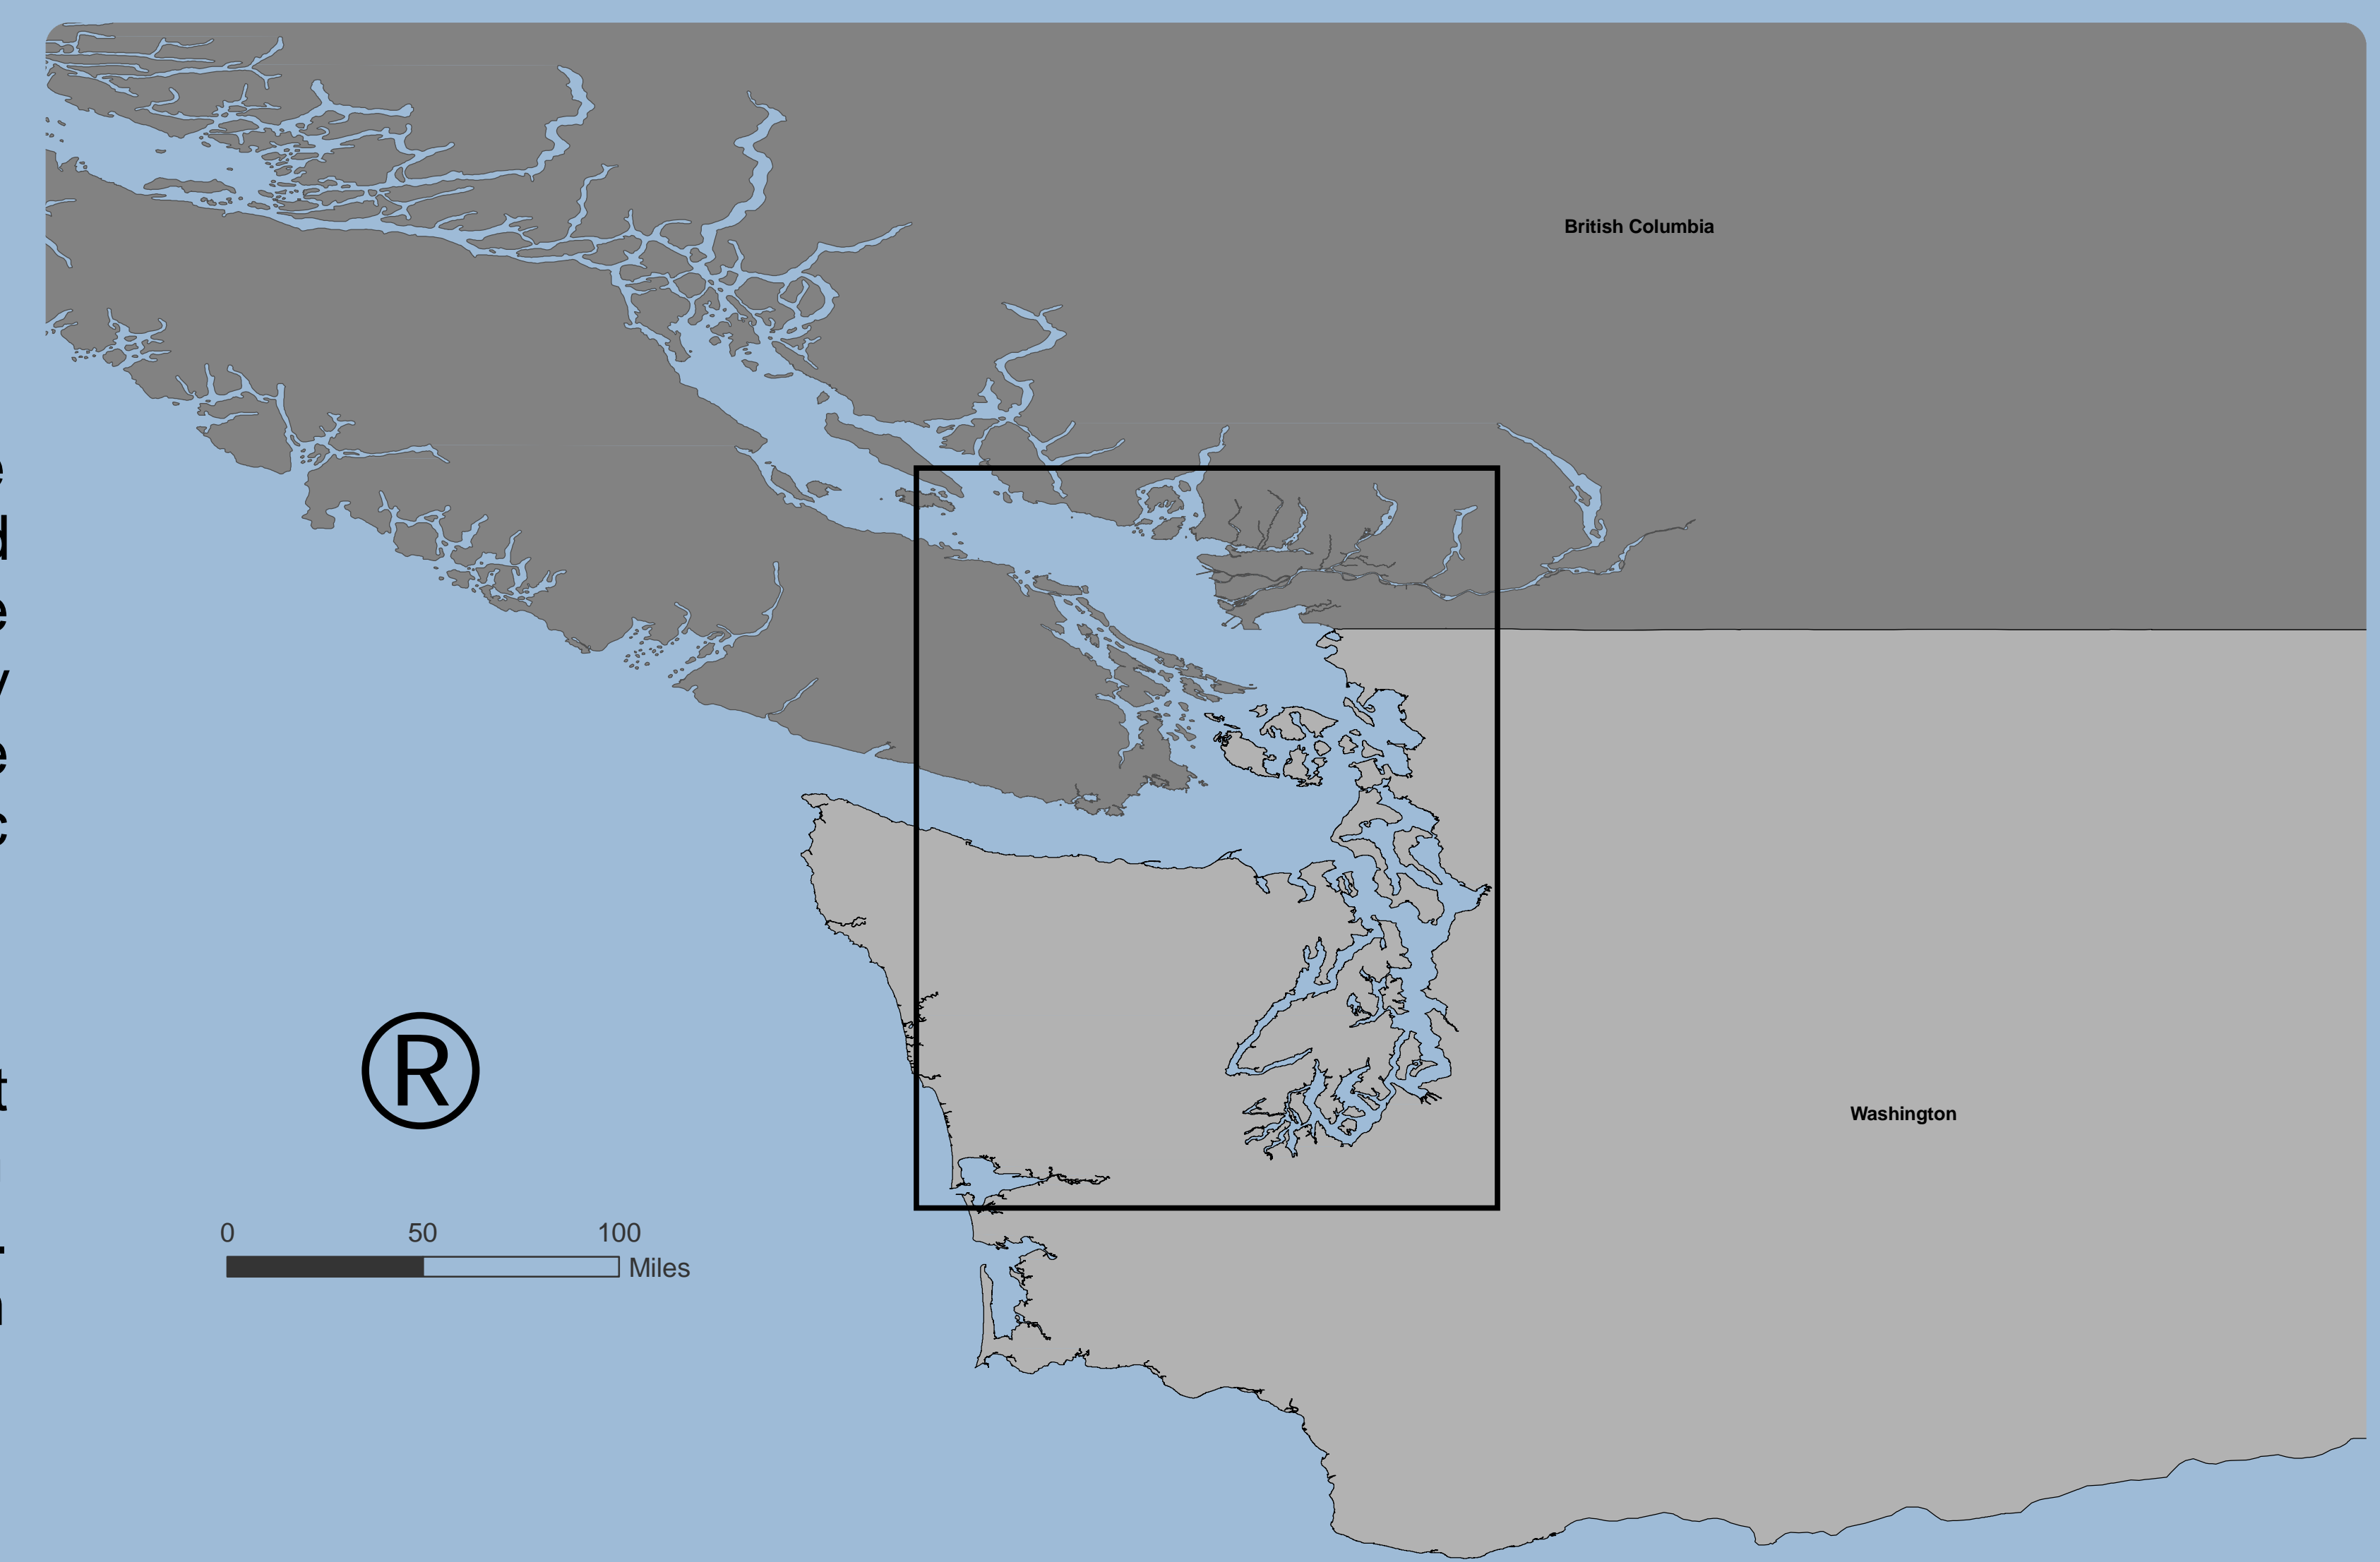

# Seasonal Sightings of Eastern North Pacific Southern Resident Killer Whales

In 1978, The Whale Museum in Friday Harbor, Washington, began managing the Whale Hotline public sighting network. The purpose of the network was to track killer whale (*Orcinus orca*) sightings in Washington State. The Whale Museum has received an average of 400 to 1,000 calls per year reporting sightings of marine mammals and has maintained an archived database of these sighting data until the present. The Whale Museum data are predominantly opportunistic sightings from a variety of sources (public reports, commercial whalewatching industry pager system, Soundwatch, Lime Kiln State Park land-based observations, and independent researcher reports). The Whale Museum personnel match the location data from each of the sighting reports to The Whale Museum's historic quadrant system. Sightings are displayed as points that represent the center of each quadrant (Osborne 2005).

The Whale Museum prepared for the National Oceanic and Atmospheric Administration (NOAA) a compilation and summary of its available historical killer whale sighting data from 1990 through 2003, the "Southern Resident Killer Whale Sighting Compilation 1990-2003." The dataset does not account for level of observation effort by season or location. The 1990-2003 Whale Museum dataset is, however, the most comprehensive long-term data available to evaluate broad scale habitat use by Southern Residents in inland waters at this time (total number of sighting records = 22,509). NOAA limited its analysis of the dataset to one sighting per quadrant per day to reduce the bias introduced by multiple sightings of the same whales in the same location on the same day (total number of unique sightings = 11,836).

## Winter-Spring Sightings (1,915 Sightings)

## Summer Sightings (8,754 Sightings)