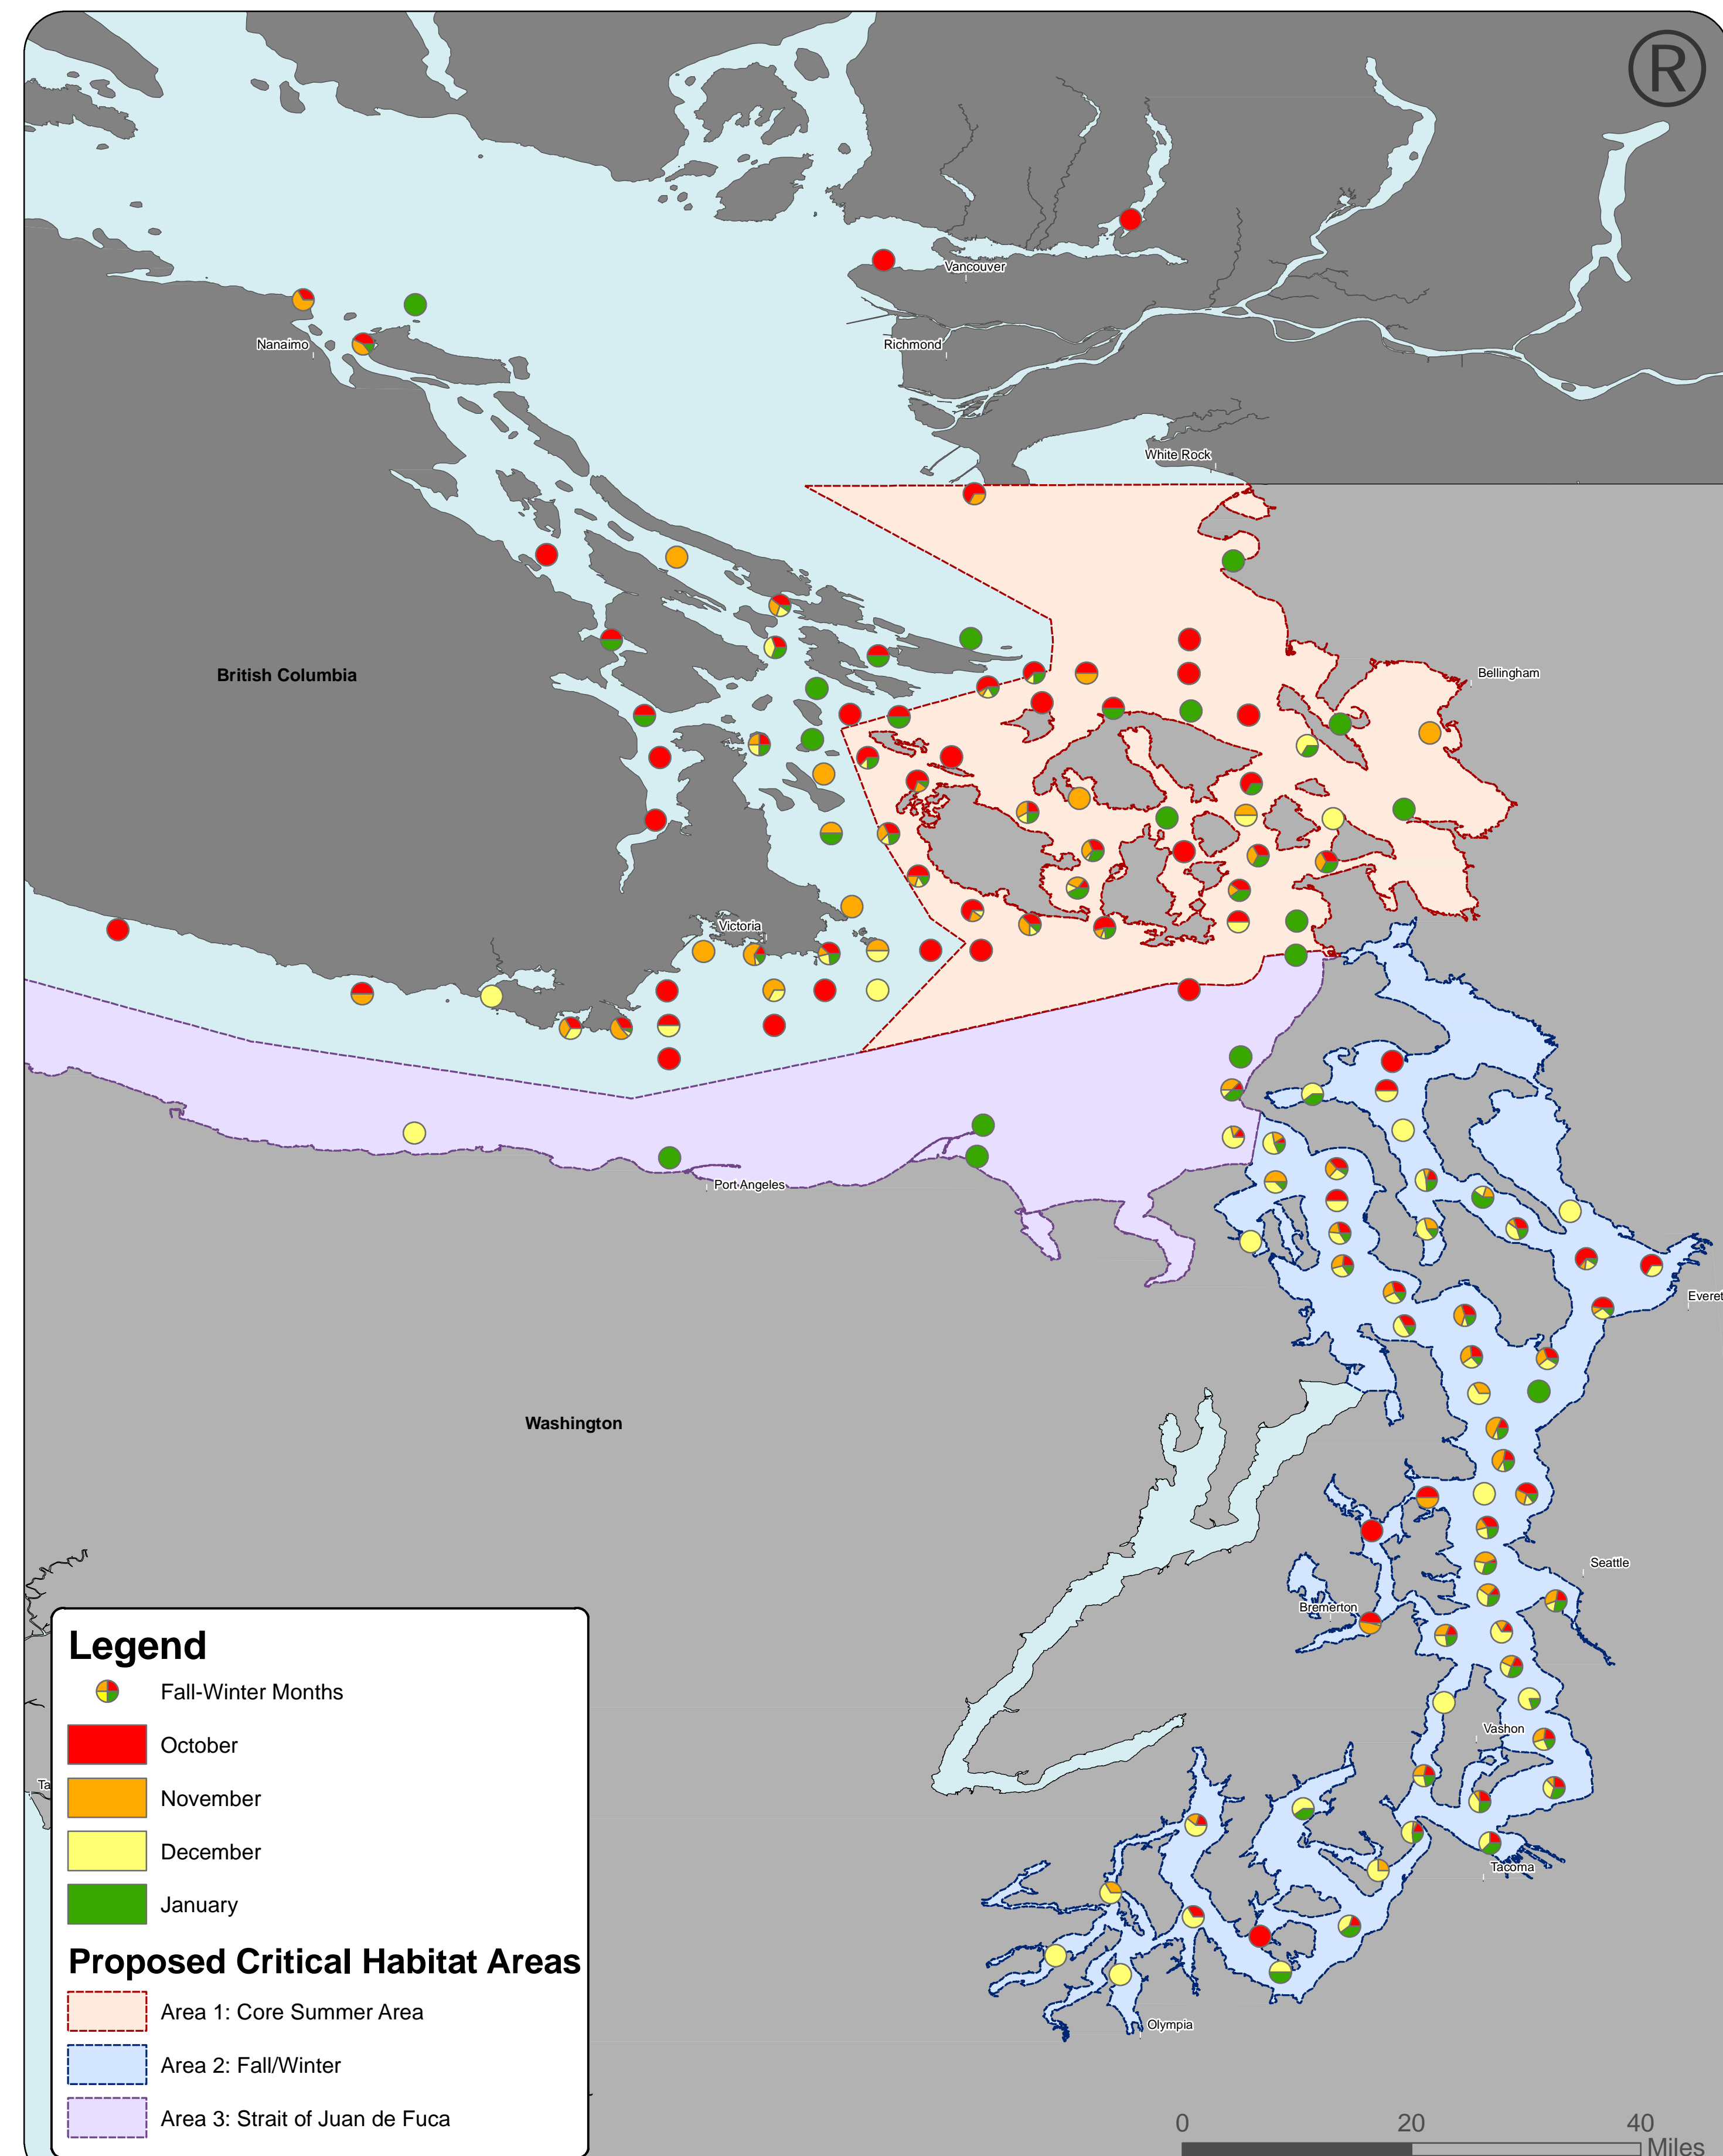

# Seasonal Sightings of Eastern North Pacific Southern Resident Killer Whales

In 1978, The Whale Museum in Friday Harbor, Washington, began managing the Whale Hotline public sighting network. The purpose of the network was to track killer whale (*Orcinus orca*) sightings in Washington State. The Whale Museum has received an average of 400 to 1,000 calls per year reporting sightings of marine mammals and has maintained an archived database of these sighting data until the present. The Whale Museum data are predominantly opportunistic sightings from a variety of sources (public reports, commercial whalewatching industry pager system, Soundwatch, Lime Kiln State Park land-based observations, and independent researcher reports). The Whale Museum personnel match the location data from each of the sighting reports to The Whale Museum's historic quadrant system. Sightings are displayed as points that represent the center of each quadrant (Osborne 2005).

The Whale Museum prepared for the National Oceanic and Atmospheric Administration (NOAA) a compilation and summary of its available historical killer whale sighting data from 1990 through 2003, the "Southern Resident Killer Whale Sighting Compilation 1990-2003." The dataset does not account for level of observation effort by season or location. The 1990-2003 Whale Museum dataset is, however, the most comprehensive long-term data available to evaluate broad scale habitat use by Southern Residents in inland waters at this time (total number of sighting records = 22,509). NOAA limited its analysis of the dataset to one sighting per quadrant per day to reduce the bias introduced by multiple sightings of the same whales in the same location on the same day (total number of unique sightings = 11,836).

Reference: Osborne, R.W. 2005. Southern Resident Killer Whale Sighting Compilation 1990-2003.

## Winter-Spring Sightings (1,915 Sightings)