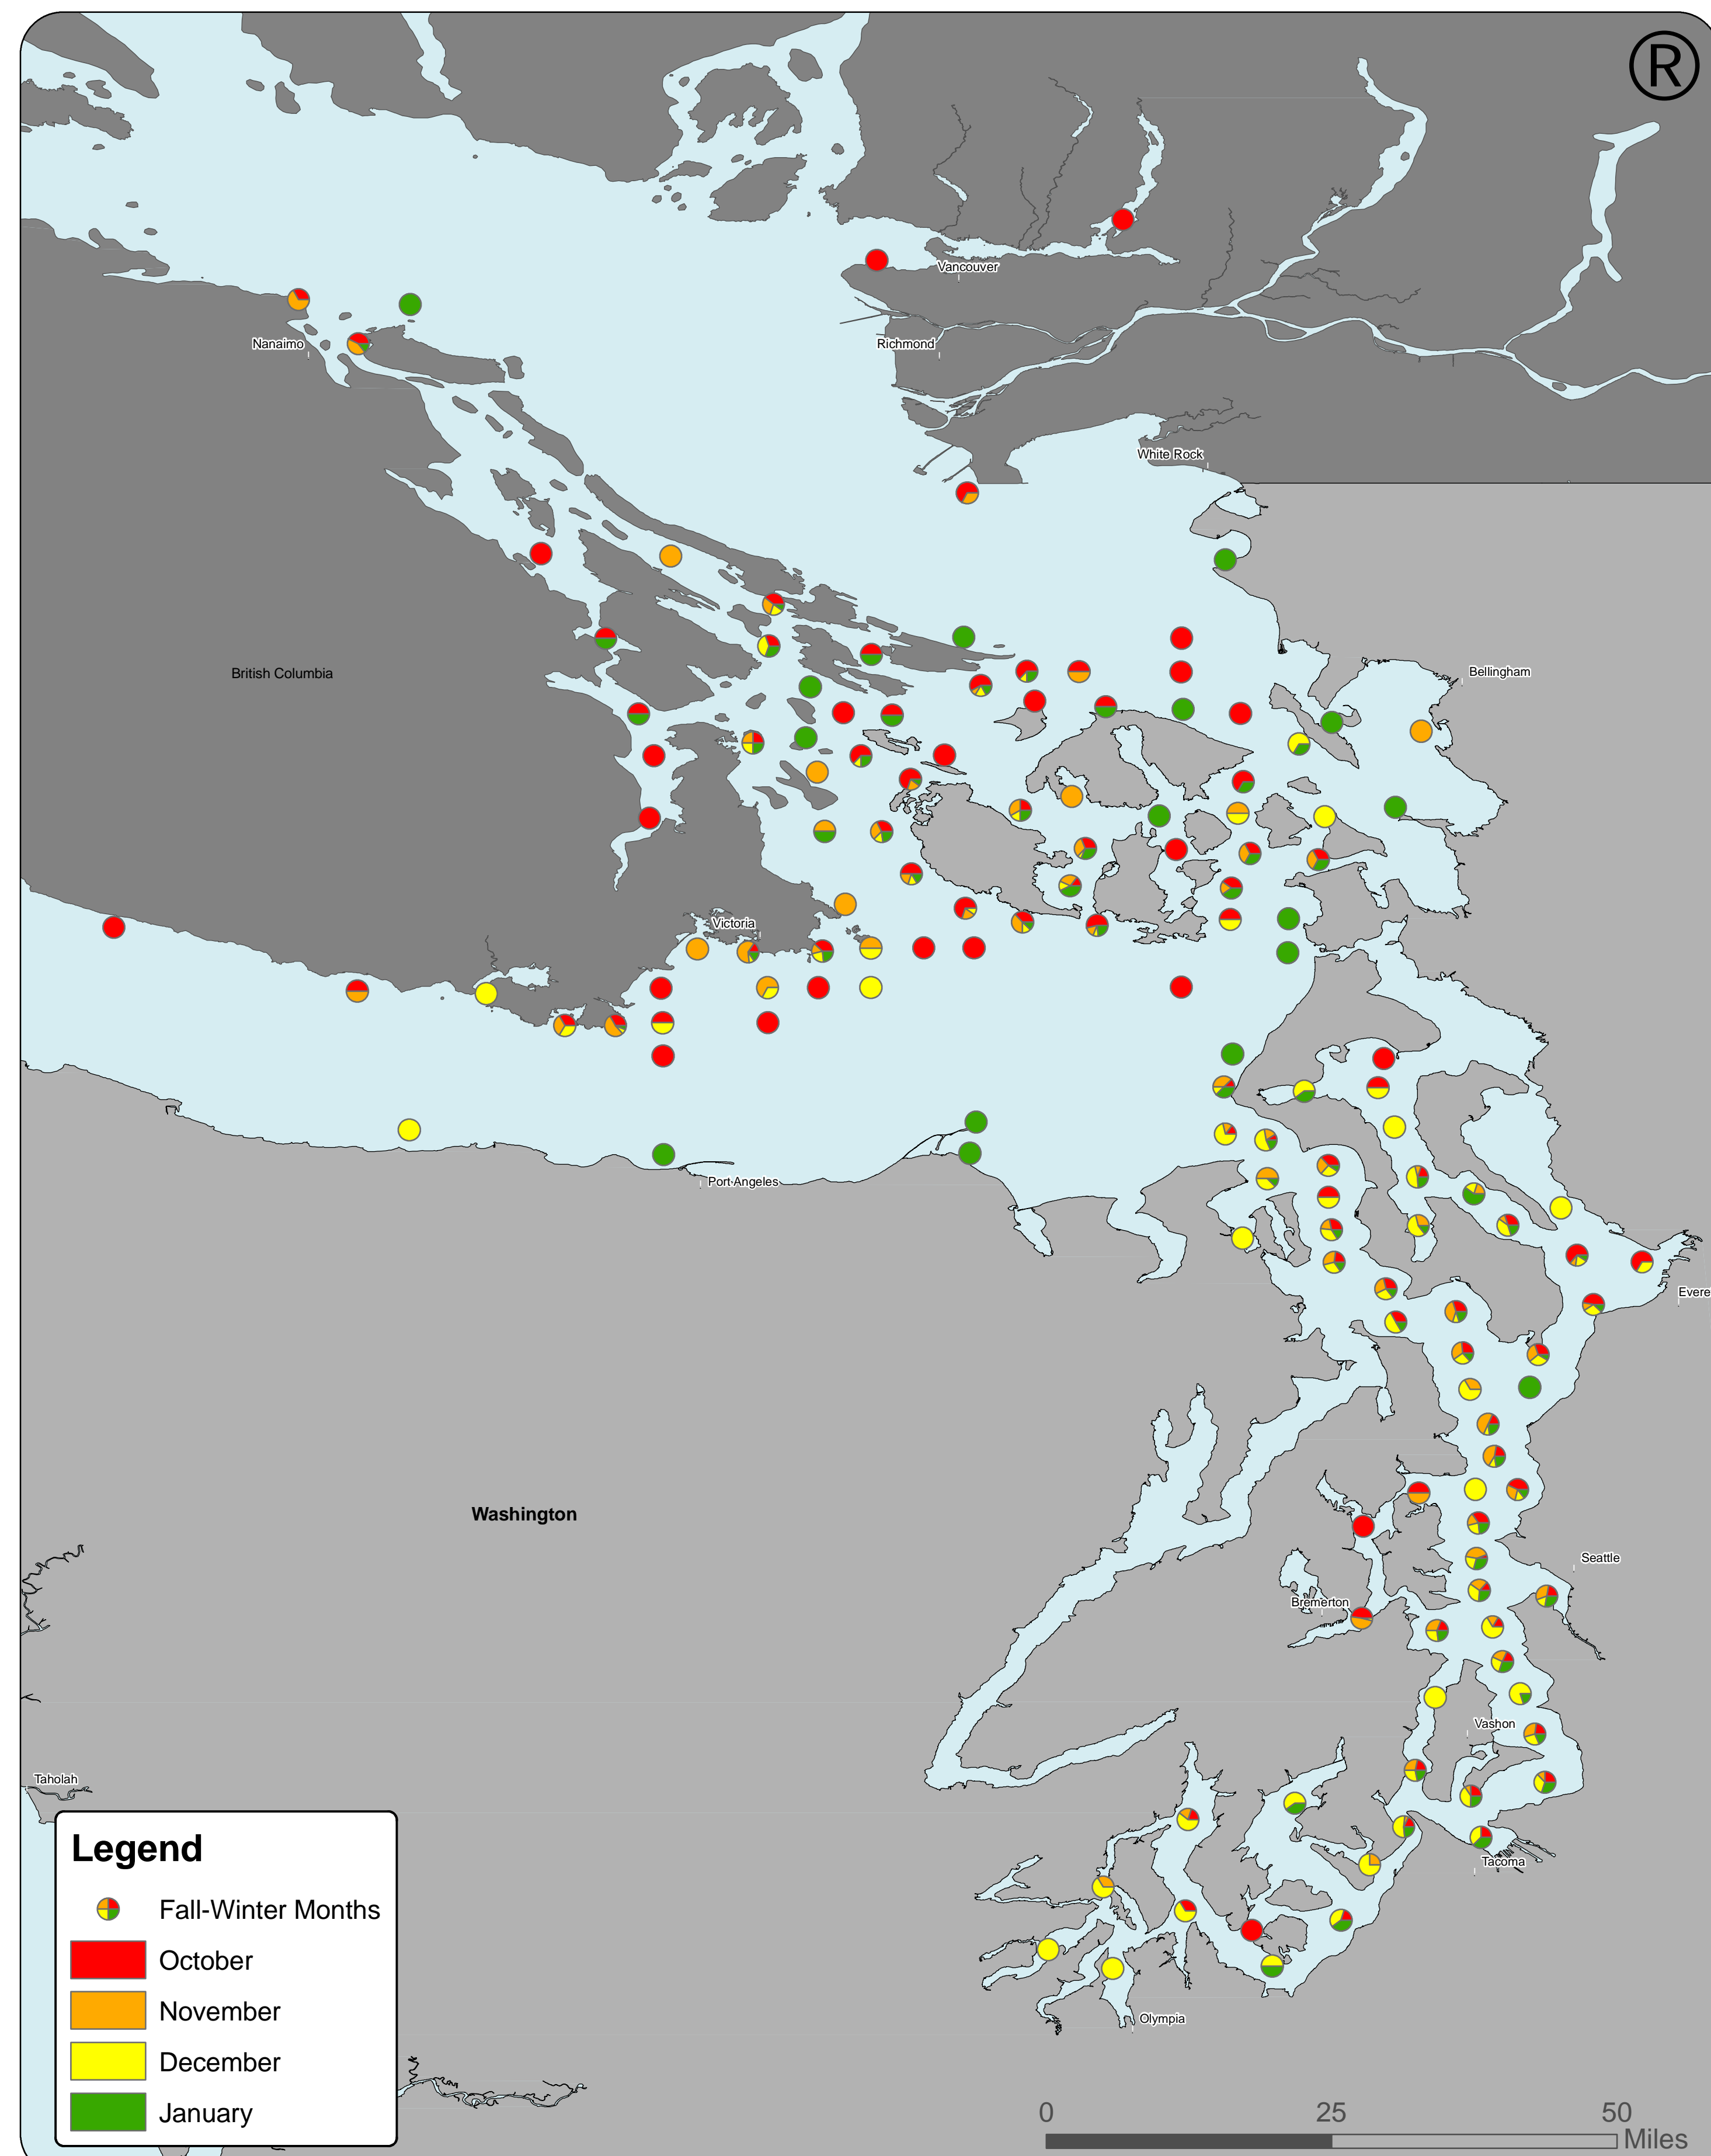

# Seasonal Sightings of Eastern North Pacific Southern Resident Killer Whales

In 1978, The Whale Museum in Friday Harbor, Washington, began managing the Whale Hotline public sighting network. The purpose of the network was to track killer whale (*Orcinus orca*) sightings in Washington State. The Whale Museum has received an average of 400 to 1,000 calls per year reporting sightings of marine mammals and has maintained an archived database of these sighting data until the present. The Whale Museum data are predominantly opportunistic sightings from a variety of sources (public reports, commercial whalewatching industry pager system, Soundwatch, Lime Kiln State Park land-based observations, and independent researcher reports). The Whale Museum personnel match the location data from each of the sighting reports to The Whale Museum's historic quadrant system. Sightings are displayed as points that represent the center of each quadrant (Osborne 2005).

The Whale Museum prepared for the National Oceanic and Atmospheric Administration (NOAA) a compilation and summary of its available historical killer whale sighting data from 1990 through 2003, the "Southern Resident Killer Whale Sighting Compilation 1990-2003." The dataset does not account for level of observation effort by season or location. The 1990-2003 Whale Museum dataset is, however, the most comprehensive long-term data available to evaluate broad scale habitat use by Southern Residents in inland waters at this time (total number of sighting records = 22,509). NOAA limited its analysis of the dataset to one sighting per quadrant per day to reduce the bias introduced by multiple sightings of the same whales in the same location on the same day (total number of unique sightings = 11,836).

## Winter-Spring Sightings (1,915 Sightings)

## Summer Sightings (8,754 Sightings)