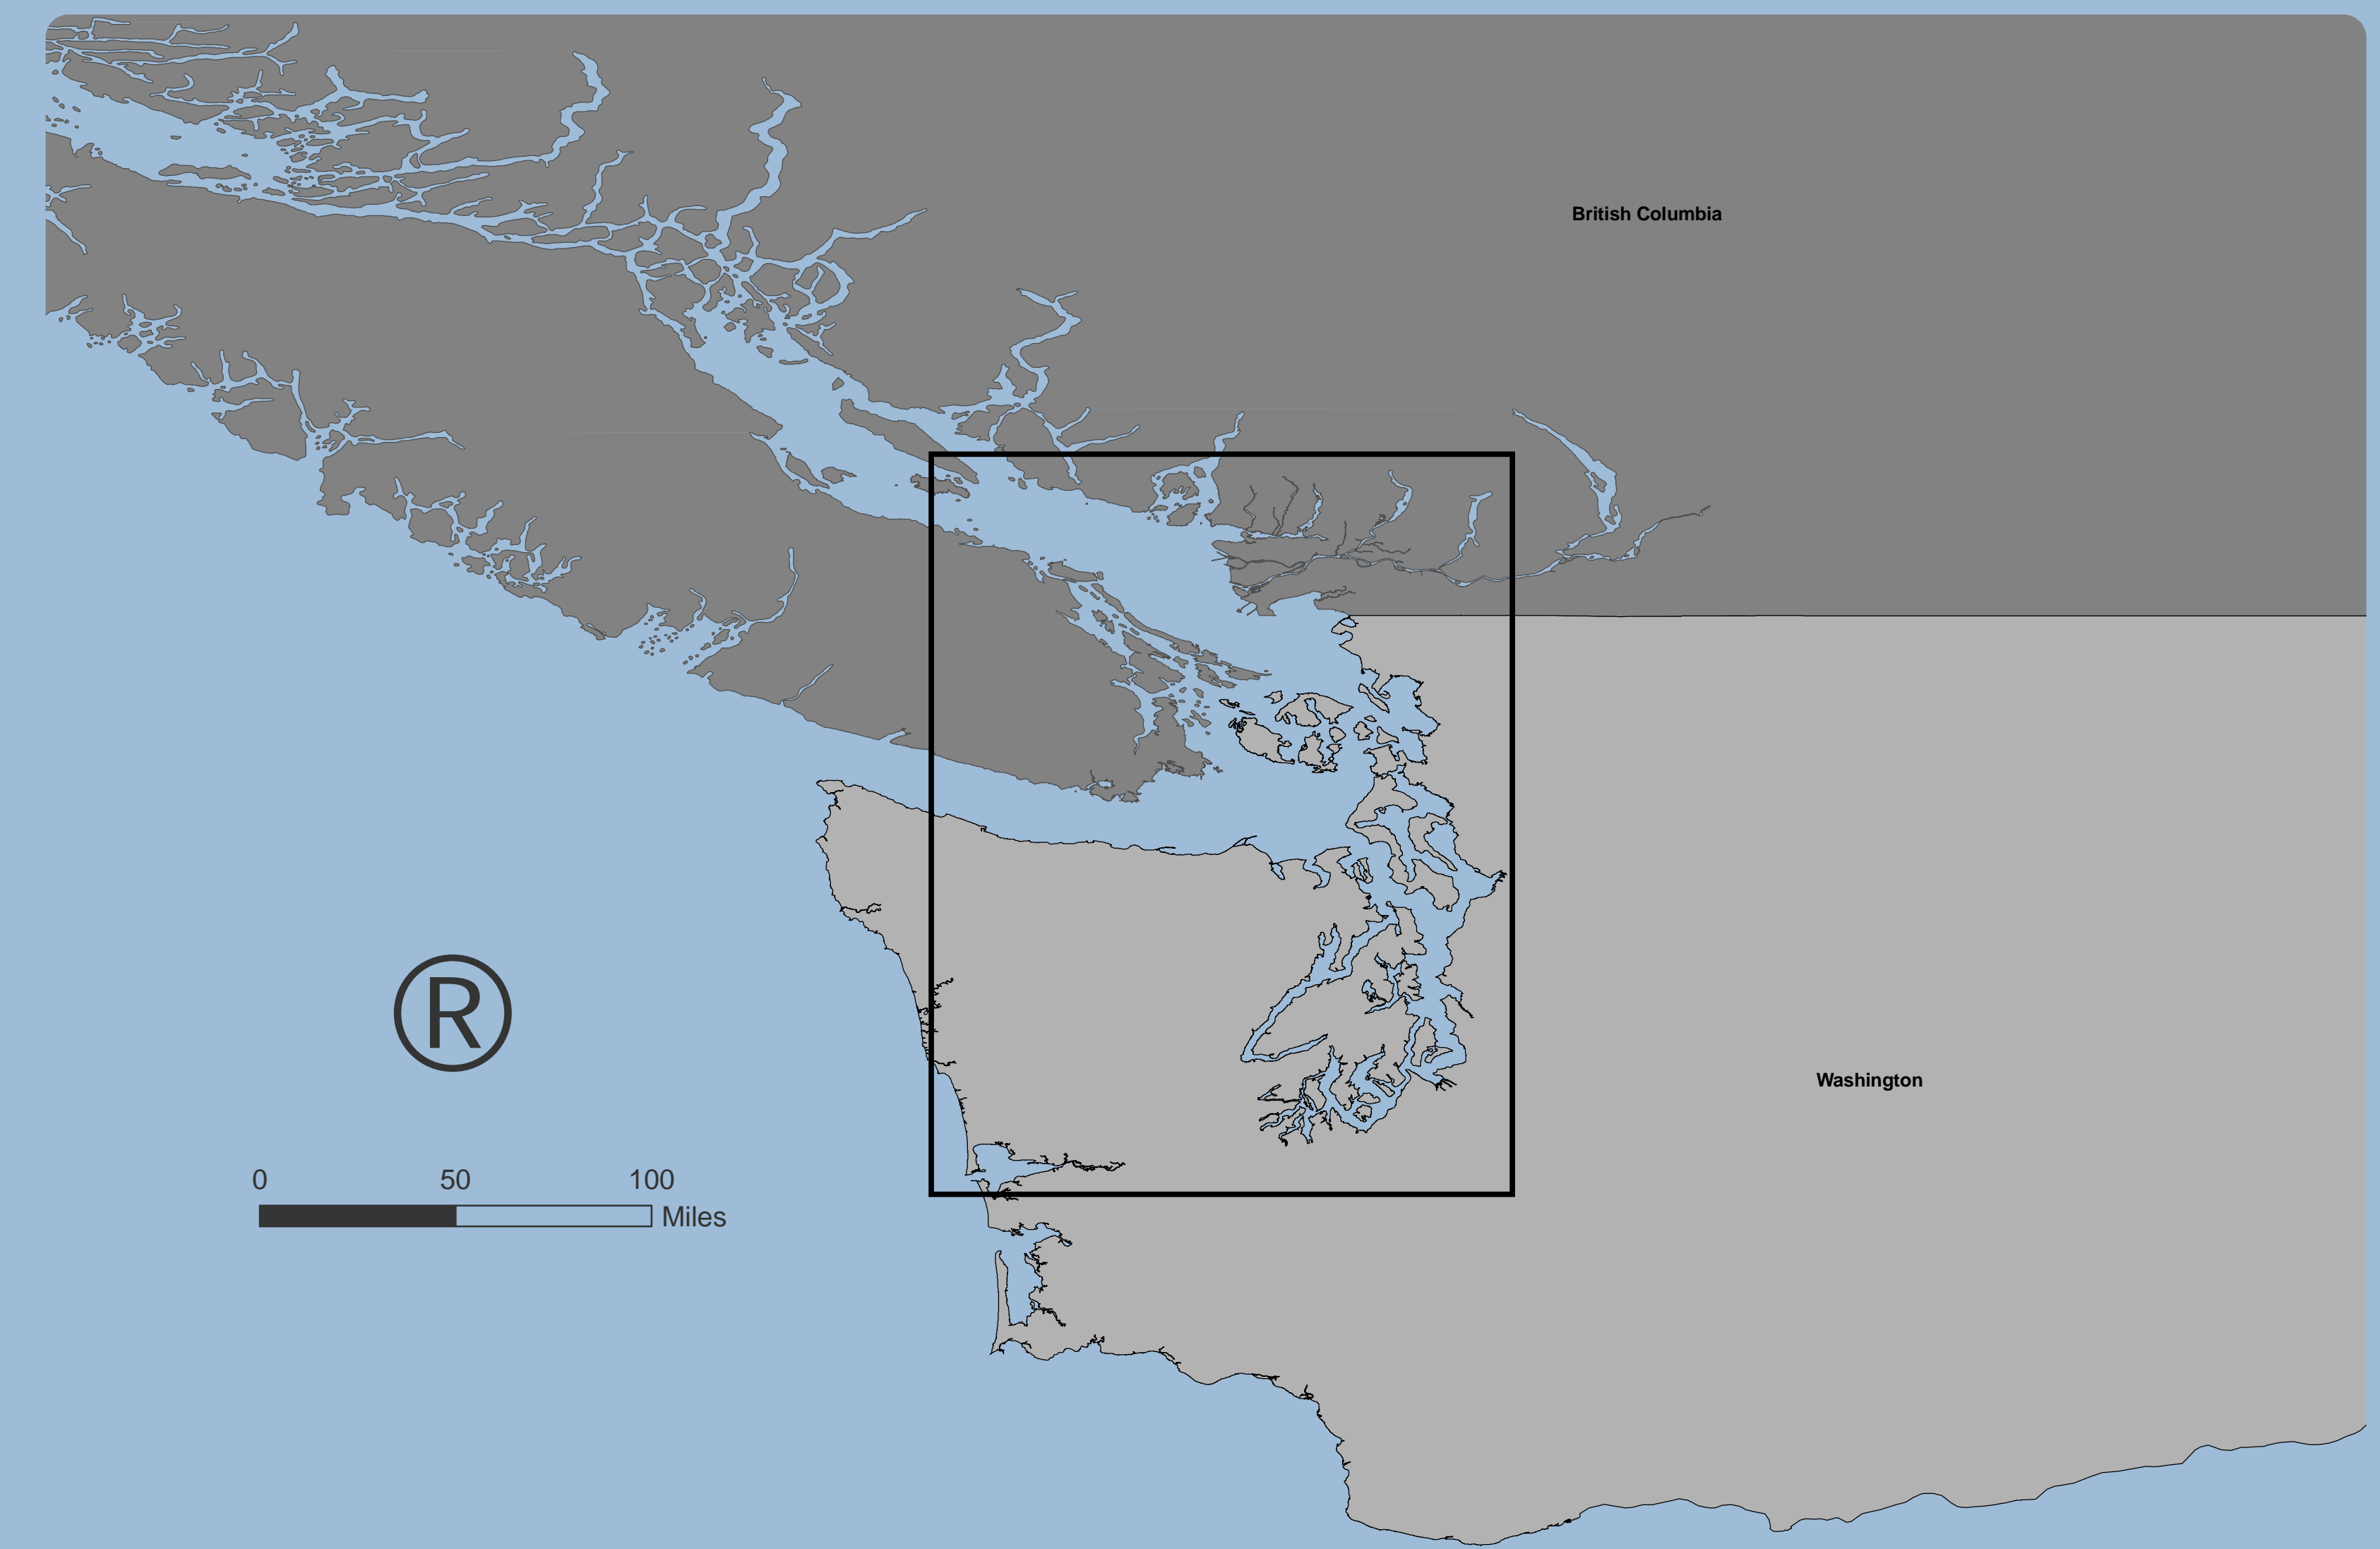

# Seasonal Sightings of Eastern North Pacific Southern Resident Killer Whales

In 1978, The Whale Museum in Friday Harbor, Washington, began managing the Whale Hotline public sighting network. The purpose of the network was to track killer whale (*Orcinus orca*) sightings in Washington State. The Whale Museum has received an average of 400 to 1,000 calls per year reporting sightings of marine mammals and has maintained an archived database of these sighting data until the present. The Whale Museum data are predominantly opportunistic sightings from a variety of sources (public reports, commercial whalewatching industry pager system, Soundwatch, Lime Kiln State Park land-based observations, and independent researcher reports). The Whale Museum personnel match the location data from each of the sighting reports to The Whale Museum's historic quadrant system. Sightings are displayed as points that represent the center of each quadrant (Osborne 2005).

The Whale Museum prepared for the National Oceanic and Atmospheric Administration (NOAA) a compilation and summary of its available historical killer whale sighting data from 1990 through 2003, the "Southern Resident Killer Whale Sighting Compilation 1990-2003." The dataset does not account for level of observation effort by season or location. The 1990-2003 Whale Museum dataset is, however, the most comprehensive long-term data available to evaluate broad scale habitat use by Southern Residents in inland waters at this time (total number of sighting records = 22,509). NOAA limited its analysis of the dataset to one sighting per quadrant per day to reduce the bias introduced by multiple sightings of the same whales in the same location on the same day (total number of unique sightings = 11,836).

## Winter-Spring Sightings (1,915 Sightings)

## Summer Sightings (8,754 Sightings)