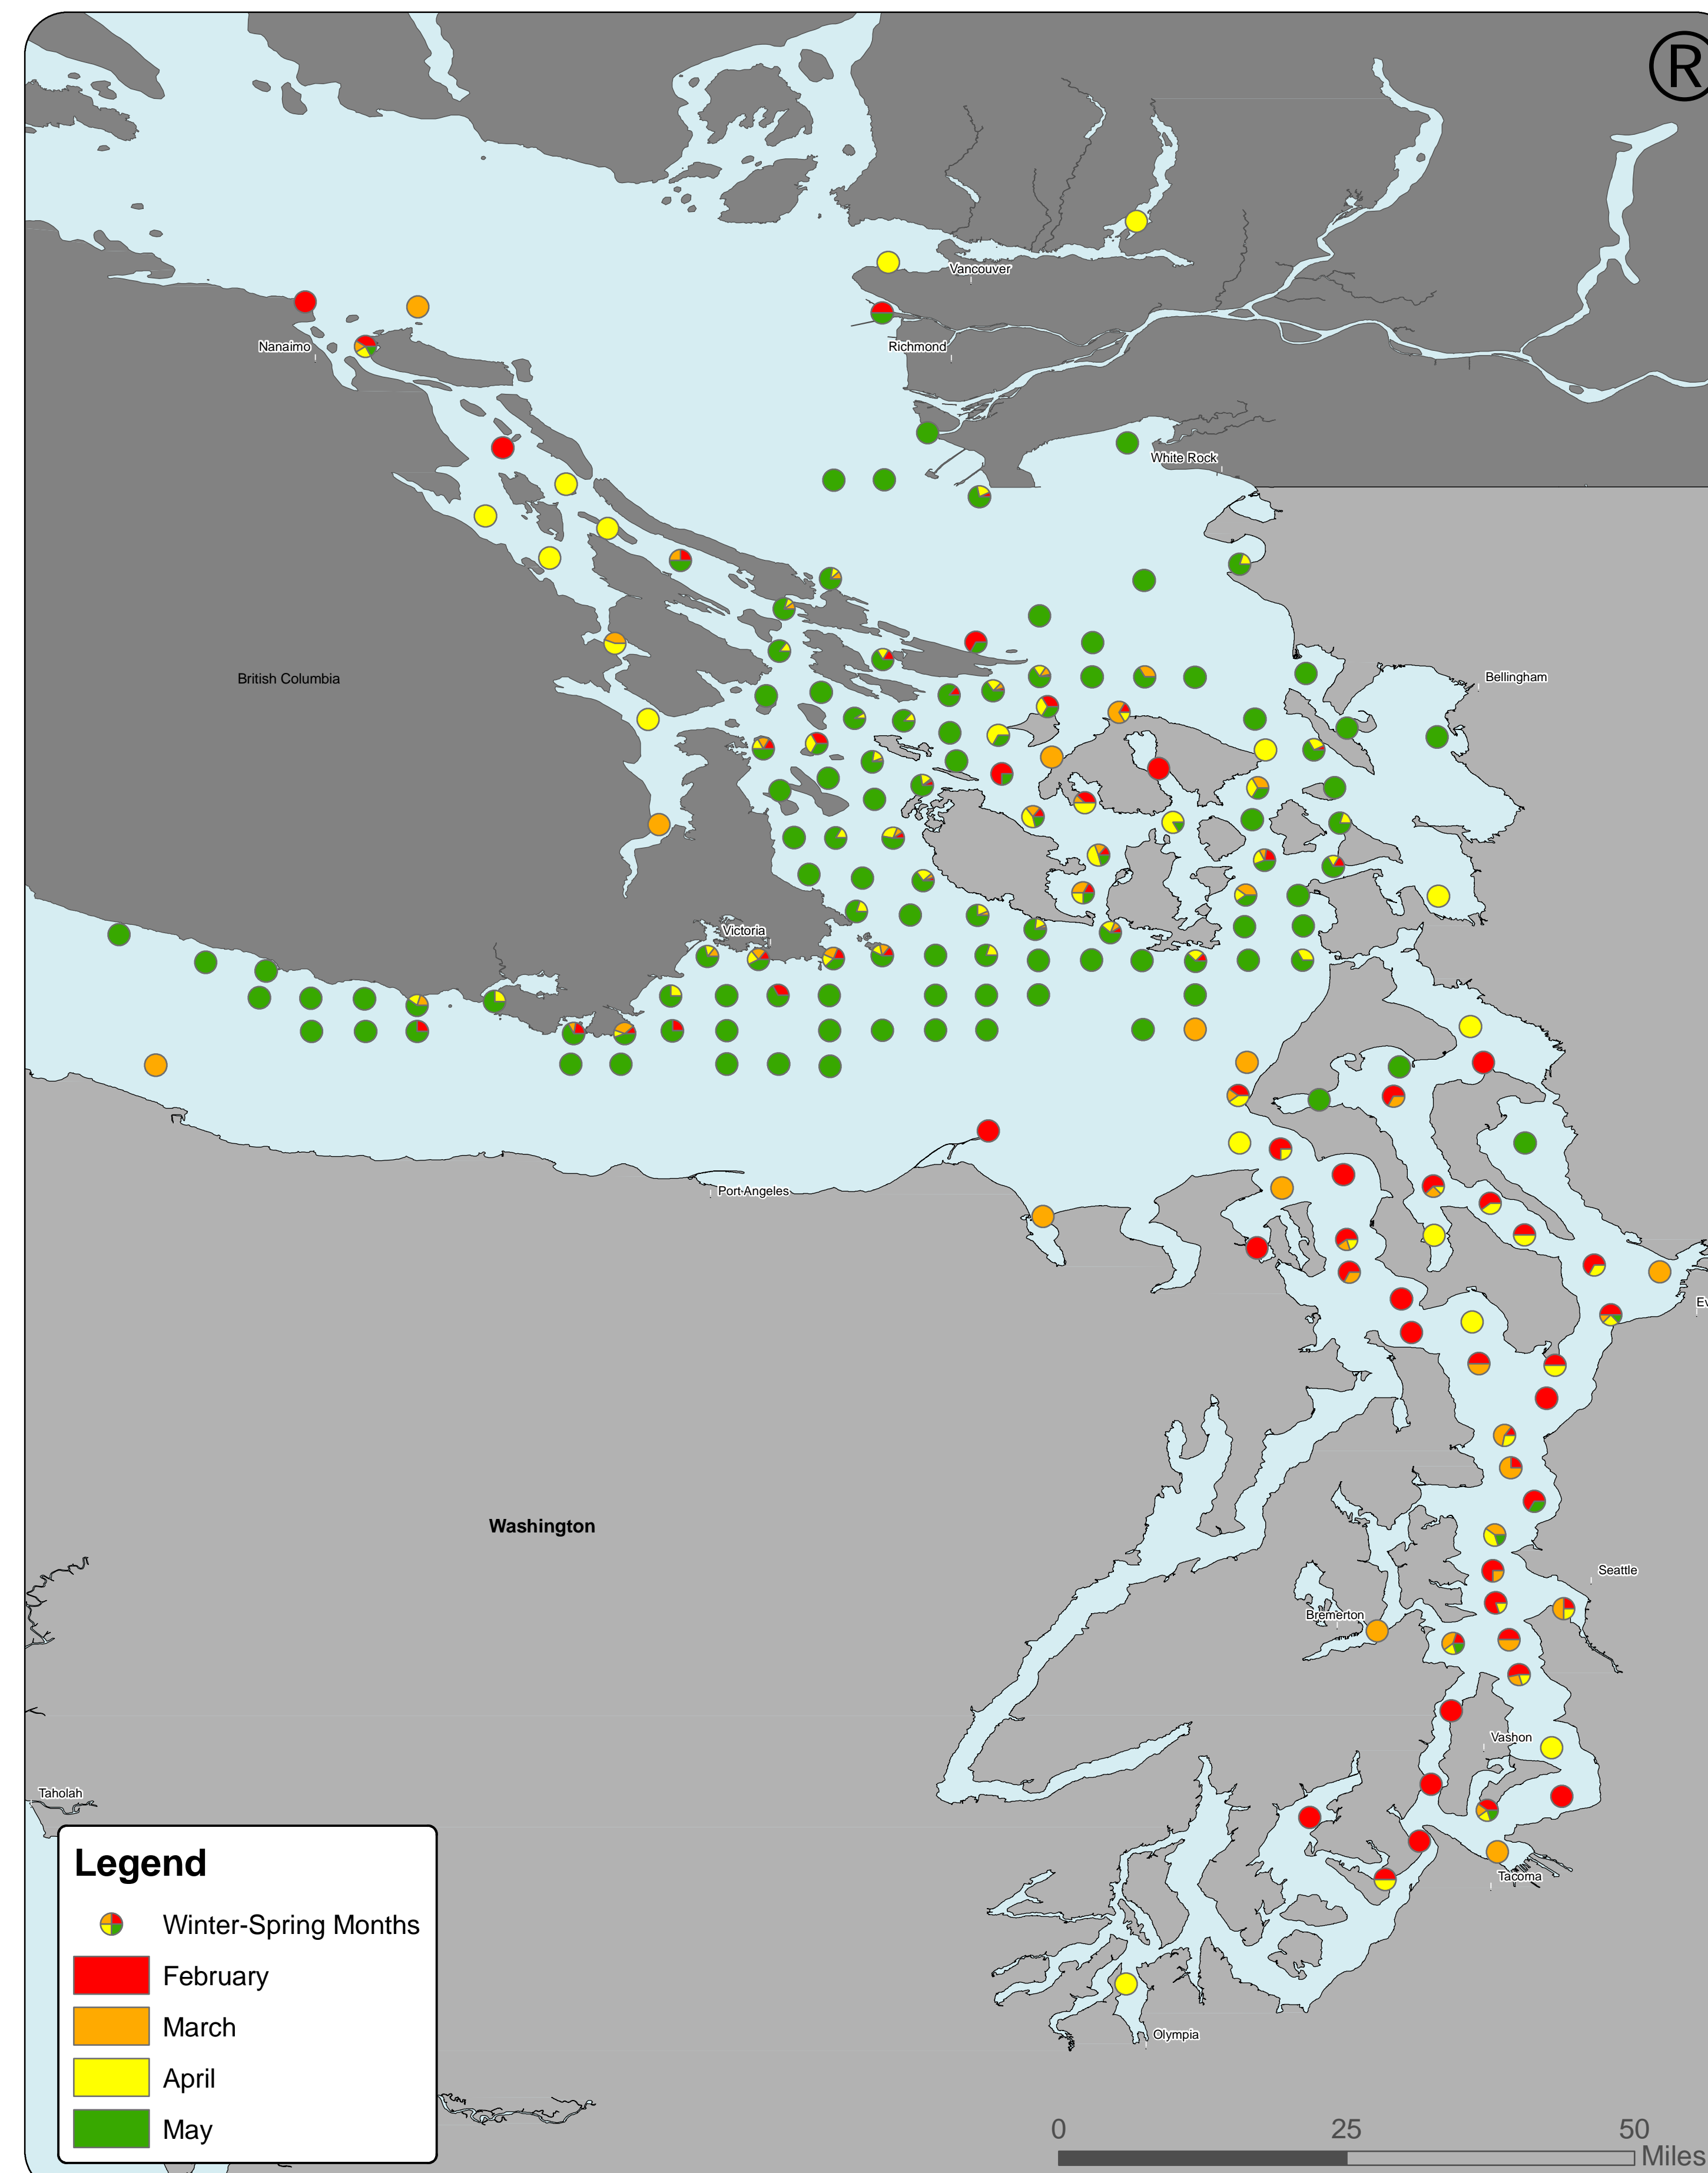

# Seasonal Sightings of Eastern North Pacific Southern Resident Killer Whales

In 1978, The Whale Museum in Friday Harbor, Washington, began managing the Whale Hotline public sighting network. The purpose of the network was to track killer whale (*Orcinus orca*) sightings in Washington State. The Whale Museum has received an average of 400 to 1,000 calls per year reporting sightings of marine mammals and has maintained an archived database of these sighting data until the present. The Whale Museum data are predominantly opportunistic sightings from a variety of sources (public reports, commercial whalewatching industry pager system, Soundwatch, Lime Kiln State Park land-based observations, and independent researcher reports). The Whale Museum personnel match the location data from each of the sighting reports to The Whale Museum's historic quadrant system. Sightings are displayed as points that represent the center of each quadrant (Osborne 2005).

The Whale Museum prepared for the National Oceanic and Atmospheric Administration (NOAA) a compilation and summary of its available historical killer whale sighting data from 1990 through 2003, the "Southern Resident Killer Whale Sighting Compilation 1990-2003." The dataset does not account for level of observation effort by season or location. The 1990-2003 Whale Museum dataset is, however, the most comprehensive long-term data available to evaluate broad scale habitat use by Southern Residents in inland waters at this time (total number of sighting records = 22,509). NOAA limited its analysis of the dataset to one sighting per quadrant per day to reduce the bias introduced by multiple sightings of the same whales in the same location on the same day (total number of unique sightings = 11,836).

Reference: Osborne, R.W. 2005. Southern Resident Killer Whale Sighting Compilation 1990-2003.

## Winter-Spring Sightings (1,915 Sightings)